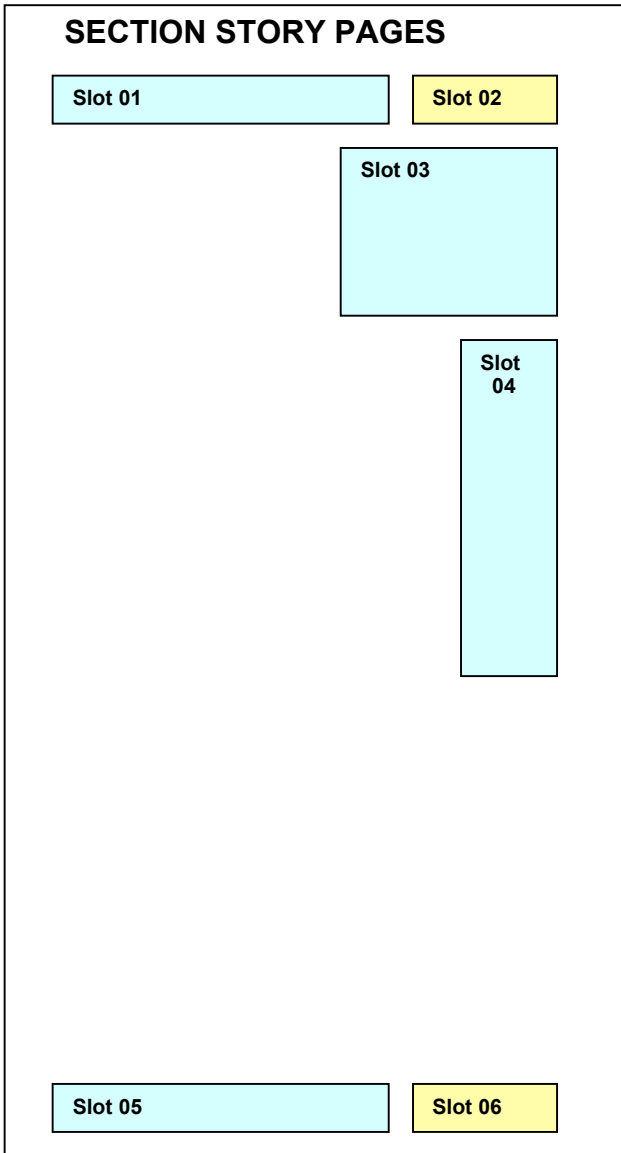

SPECIFICATION FOR BANNER ADVERTS ON WEBSITES HOSTED BY WEBVISION ABACUS

Representation of banner slot positions

	AD POSITION	Width in Pixels	Height in Pixels	File Size*	Type
Slot 01	Top Leaderboard	728	90	30k	Commercial
Slot 02	Top Marketing Button	212	90	30k	Subs-Awards
Slot 03	Top MPU	336	280	30k	Commercial
Slot 04	Skyscraper	160	600	30k	Commercial
Slot 05	Bottom Leaderboard	728	90	30k	Commercial
Slot 06	Bottom Marketing Button	212	90	30k	Subs-Awards

**BANNERS RUNNING ON NEWSLETTERS CAN ONLY BE IN GIF/JPEG FORMAT**

	AD POSITION	Width in Pixels	Height in Pixels	File Size*	Type
Slot 13	Top Banner	468	60	30k	Newsletter
Slot 14	Skyscraper	160	600	30k	Newsletter
Slot 15	Bottom banner	468	60	30k	Newsletter