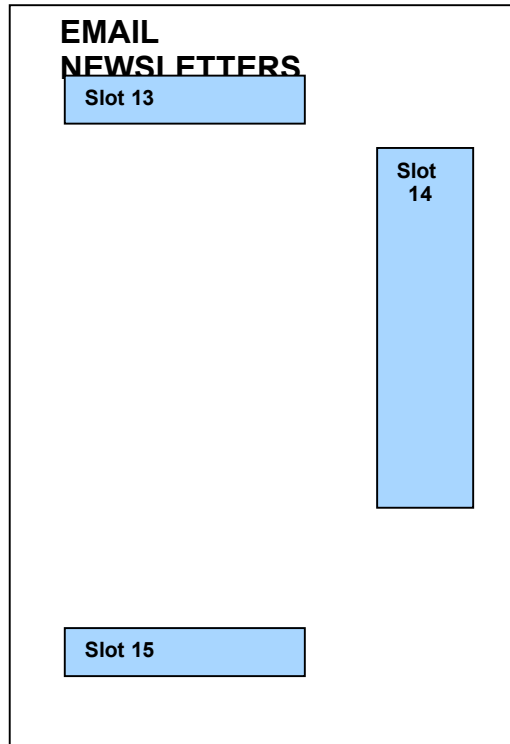

SPECIFICATION FOR BANNER ADVERTS ON WEBSITES HOSTED BY WEBVISION ABACUS

Representation of banner slot positions

	AD POSITION	Width in Pixels	Height in Pixels	File Size*	Type
Slot 01	Top Leaderboard	728	90	30k	Commercial
Slot 02	Top Marketing Button	212	90	30k	Subs-Awards
Slot 03	Top MPU	336	280	30k	Commercial
Slot 04	Skyscraper	160	600	30k	Commercial
Slot 05	Bottom Leaderboard	728	90	30k	Commercial
Slot 06	Bottom Marketing Button	212	90	30k	Subs-Awards

**BANNERS RUNNING ON NEWSLETTERS CAN ONLY BE IN GIF/JPEG FORMAT**

	AD POSITION	Width in Pixels	Height in Pixels	File Size*	Type
Slot 13	Top Banner	468	60	30k	Newsletter
Slot 14	Skyscraper	160	600	30k	Newsletter
Slot 15	Bottom banner	468	60	30k	Newsletter